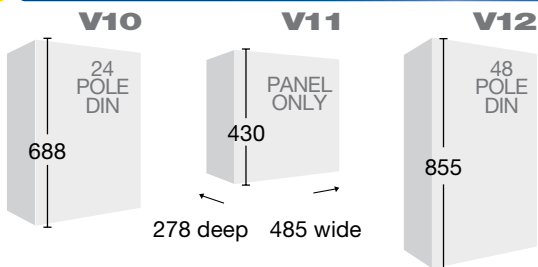

NEW SAFETY FEATURE!

Cord Retainer PP for easy retention of extension cords to AS/NZS3012 without using ties.

PP Patent Pending ® Registered Design