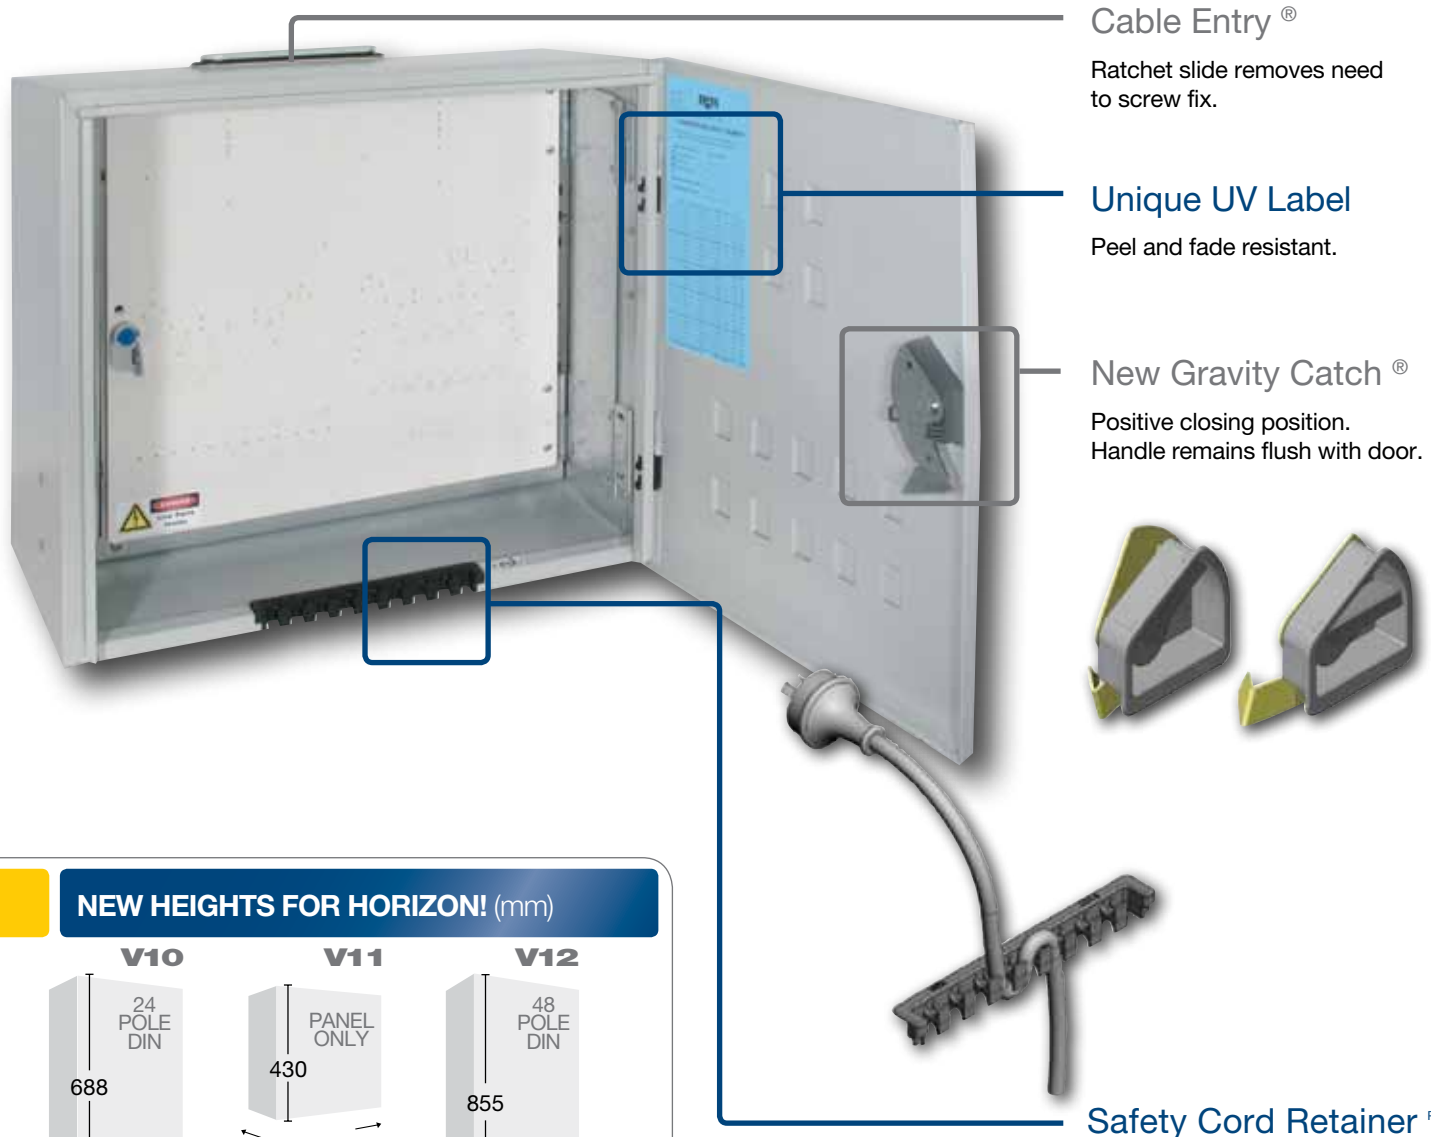

This series provides consumers, electricians, builders and specifiers a meterbox designed for increased safety, quality and performance.

Here's what the series has to offer....

FEATURES	V10	V11	V11/2	V12
SIZE	485W x 688H x 278D	485W x 430H x 278D	485W x 430H x 278D	485W x 855H x 278D
DIN pole space	24 pole	none	none	48 pole
Rota DIN® rotatable & removable DIN rail	•			•
New easy cord retention	•	•	•	•
Ratchet locking of the cable entry	•	•	•	•
New gravity catch - positive closing	•	•	•	•
New sealable ¼ turn panel retainer with handle	•	•	•	•
¼ turn escutcheon fixing	•	•	•	•
Plastic escutcheon	•			•
Top & bottom link numbering ID	•			•
Builders pole mountable	•			•
Service fuse & links	•		•	•

HORIZON V11

Features you can't live without!

V11/2
WITH SERVICE
FUSE & LINK

Stronger. Safer. Smarter.

Cable Entry®

Ratchet slide removes need to screw fix.

Unique UV Label

Peel and fade resistant.

New Gravity Catch®

Positive closing position.
Handle remains flush with door.

Safety Cord Retainer PP

Why HORIZON is the safest choice!

- ✓ **Bevelled door and double folded edges** resist twisting and make for safer handling. Edges are 'soft' and therefore will not cut cables or people.
- ✓ **Panel retainer** is now captive (stays with the panel) preventing nuts from falling off and being lost.

V10 & V12 extra features...

- ✓ **Rota-DIN® Rotatable DIN rail** PP allows much greater visibility to terminal connection points of the switchgear allowing safer termination of cables and better inspection capabilities.
- ✓ **Insulated Escutcheons**® New moulded plastic escutcheon with captive 1/4 turn screws preventing any possibility of accidental shorting or shock.
- ✓ **Covered labelling section** prevents labels peeling and falling off.
- ✓ **N/E links** are individually and uniquely numbered with increased visibility of numbers above and below link.