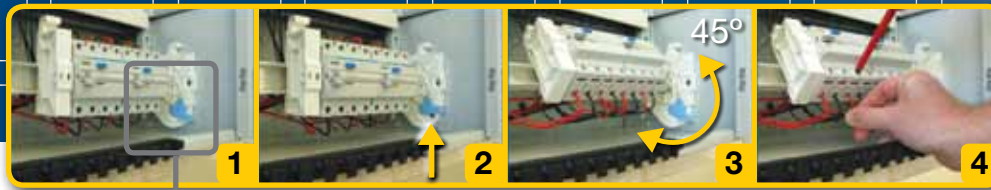

safety, quality
& exceptional performance

© hager B&R Australia
www.hagerbr.com.au

HORIZON V10

Rota-DIN[®] PP
Removable & rotatable DIN rail for easy access to components.

Cable Entry[®]
Ratchet slide removes need to screw fix.