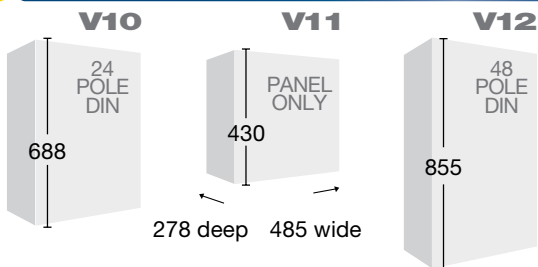

NEW HEIGHTS FOR HORIZON! (mm)

NEW SAFETY FEATURE!

Cord Retainer^{PP} for easy retention of extension cords to AS/NZS3012 without using ties.

^{PP} Patent Pending ® Registered Design