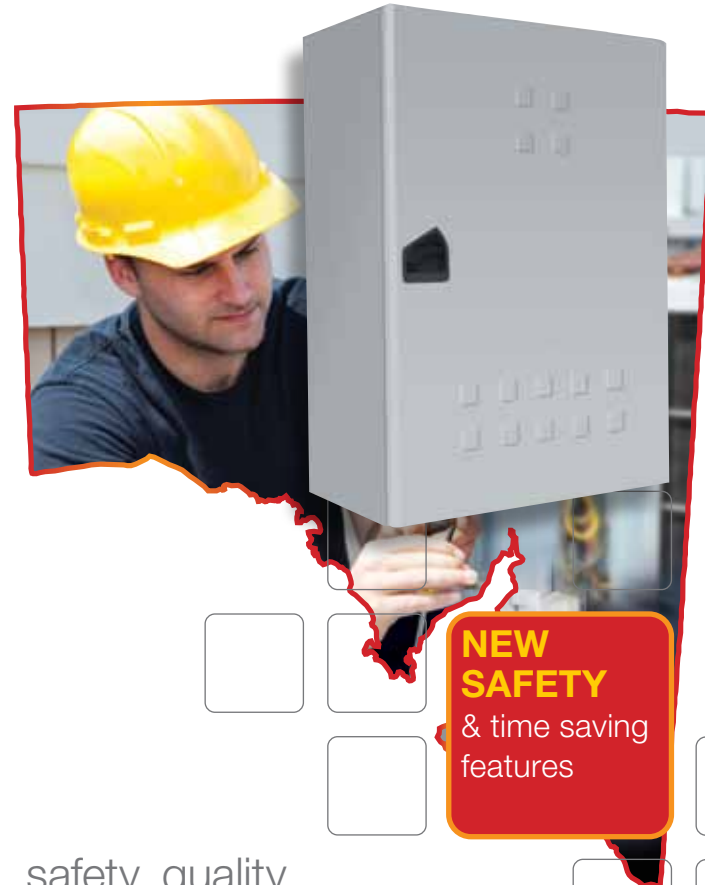

safety, quality
& exceptional performance