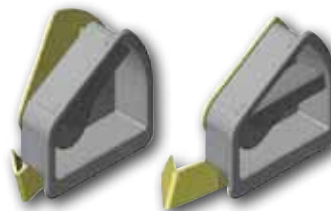

New Gravity Catch®

Positive closing position. Handle remains flush with door.

Safety Cord Retainer® PP

Stronger. Safer. Smarter.

Why HORIZON is the safest choice!

- ✓ **Bevelled door and double folded edges** resist twisting and make for safer handling. Edges are 'soft' and therefore will not cut cables or people.
- ✓ **Rota-DIN® Rotatable DIN rail^{PP}** allows much greater visibility to terminal connection points of the switchgear allowing safer termination of cables and better inspection capabilities.
- ✓ **Insulated Escutcheons®** New moulded plastic escutcheon with captive 1/4 turn screws preventing any possibility of accidental shorting or shock.
- ✓ **Panel retainer** is now captive (stays with the panel) preventing nuts from falling off and being lost.
- ✓ **Covered labelling section** prevents labels peeling and falling off.
- ✓ **N/E links** are individually and uniquely numbered with increased visibility of numbers above and below link.

NEW SAFETY FEATURE!

Cord Retainer^{PP} for easy retention of extension cords to AS/NZS3012 without using ties.

^{PP} Patent Pending ® Registered Design