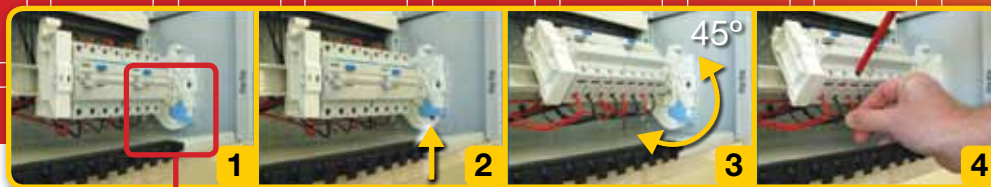

HORIZON S10