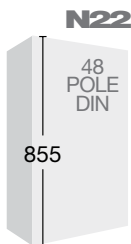

NEW HEIGHTS FOR HORIZON! (mm)

NEW SAFETY FEATURE!

Cord Retainer^{PP} for easy retention of extension cords to AS/NZS3012 without using ties.

^{PP} Patent Pending ® Registered Design