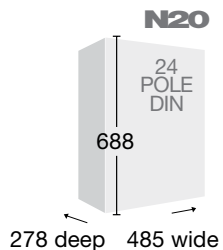

NEW HEIGHTS FOR HORIZON! (mm)

NEW SAFETY FEATURE!

Cord Retainer^{PP} for easy retention of extension cords to AS/NZS3012 without using ties.

^{PP} Patent Pending ® Registered Design