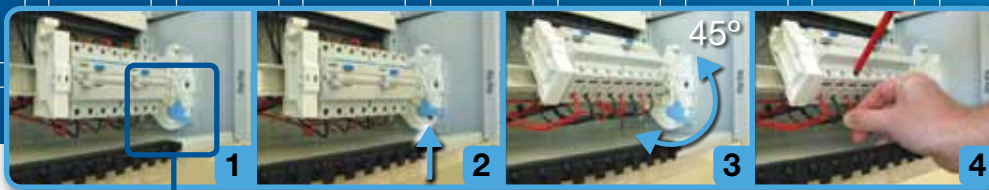

HORIZON N22

Rota-DIN® PP

Removable & rotatable DIN rail for easy access to components.

Cable Entry®

Ratchet slide removes need to screw fix.

Unique UV Label

Peel and fade resistant.