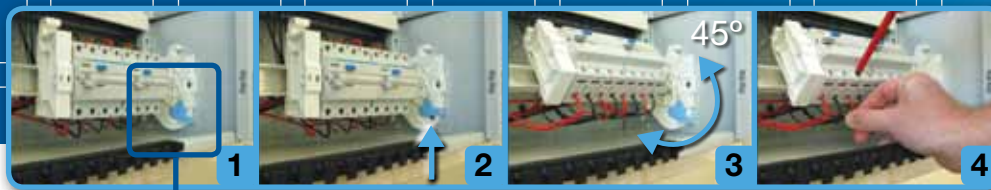

safety, quality
& exceptional performance

HORIZON N20

Rota-DIN[®] PP

Removable & rotatable DIN rail for easy access to components.

Unique UV Label

Peel and fade resistant.

New Gravity Catch[®]

Positive closing position. Handle remains flush with door.