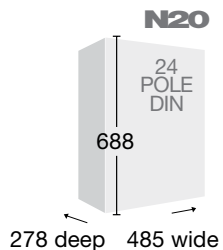

This series provides consumers, electricians, builders and specifiers a meterbox designed for increased safety, quality and performance.

Here's what the series has to offer....

FEATURES:	N20	N22
SIZE	485W x 688H x 278D	485W x 855H x 278D
Din pole space	24 pole	48 pole
Rota-DIN® Rotatable & removable din rail	•	•
New easy cord retention	•	•
Ratchet locking of the cable entry boss	•	•
New gravity catch – positive closing	•	•
New sealable ¼ turn panel retainer with handle	•	•
¼ turn escutcheon fixing	•	•
Rear mounting straps	•	•
Plastic escutcheon	•	•
Top & bottom link numbering ID	•	•
Ready for mounting on Builder's Pole	•	•

24
POLE
DIN

NEW HEIGHTS FOR HORIZON! (mm)

NEW SAFETY FEATURE!

Cord Retainer^{PP} for easy retention of extension cords to AS/NZS3012 without using ties.

^{PP} Patent Pending [®] Registered Design