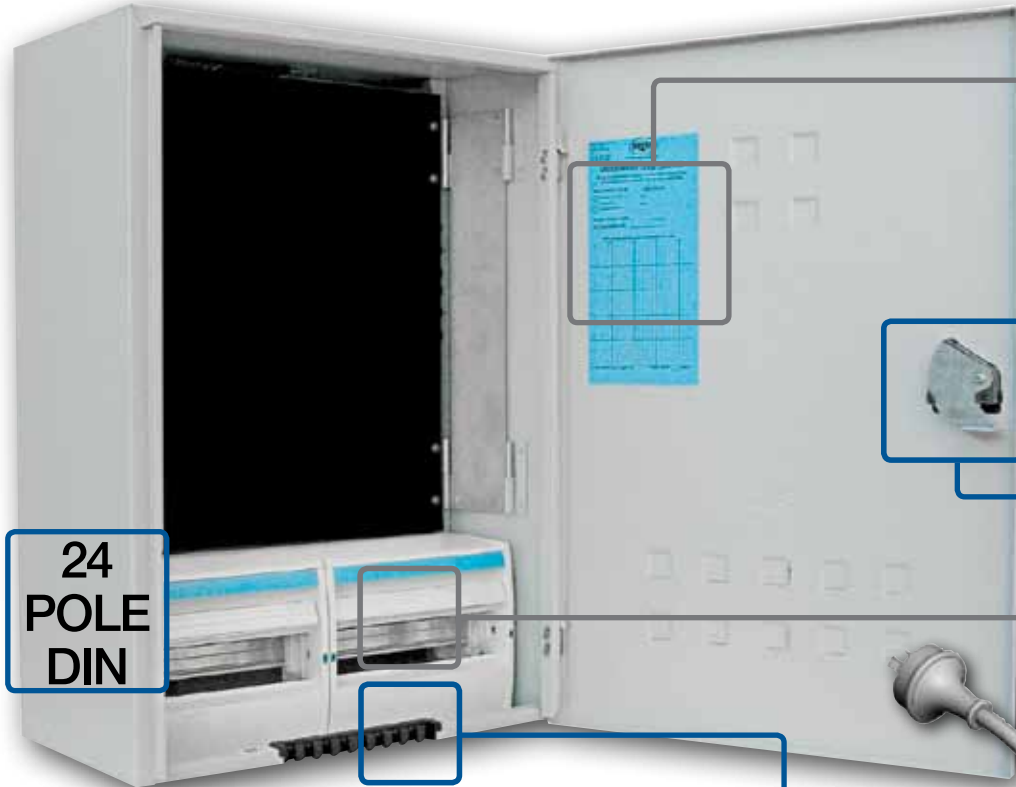

This series provides consumers, electricians, builders and specifiers a meterbox designed for increased safety, quality and performance.

Here's what the series has to offer....

FEATURES:	N20	N22
SIZE	485W x 688H x 278D	485W x 855H x 278D
Din pole space	24 pole	48 pole
Rota-DIN® Rotatable & removable din rail	•	•
New easy cord retention	•	•
Ratchet locking of the cable entry boss	•	•
New gravity catch – positive closing	•	•
New sealable ¼ turn panel retainer with handle	•	•
¼ turn escutcheon fixing	•	•
Rear mounting straps	•	•
Plastic escutcheon	•	•
Top & bottom link numbering ID	•	•
Ready for mounting on Builder's Pole	•	•

safety, quality
& exceptional performance

HORIZON N20

Rota-DIN[®] PP

Removable & rotatable DIN rail for easy access to components.

Unique UV Label

Peel and fade resistant.

New Gravity Catch[®]

Positive closing position. Handle remains flush with door.

Dedicated DIN section

Removes the need for panel mounting of circuit equipment.

Safety Cord Retainer^{PP}

Stronger. Safer. Smarter.

Why HORIZON is the safest choice!

- ✓ **Bevelled door and double folded edges** resist twisting and make for safer handling. Edges are 'soft' and therefore will not cut cables or people.
- ✓ **Rota-DIN[®] Rotatable DIN rail^{PP}** allows much greater visibility to terminal connection points of the switchgear allowing safer termination of cables and better inspection capabilities.
- ✓ **Insulated Escutcheons[®]** New moulded plastic escutcheon with captive 1/4 turn screws preventing any possibility of accidental shorting or shock.
- ✓ **Panel retainer** is now captive (stays with the panel) preventing nuts from falling off and being lost.
- ✓ **Covered labelling section** prevents labels peeling and falling off.
- ✓ **N/E links** are individually and uniquely numbered with increased visibility of numbers above and below link.