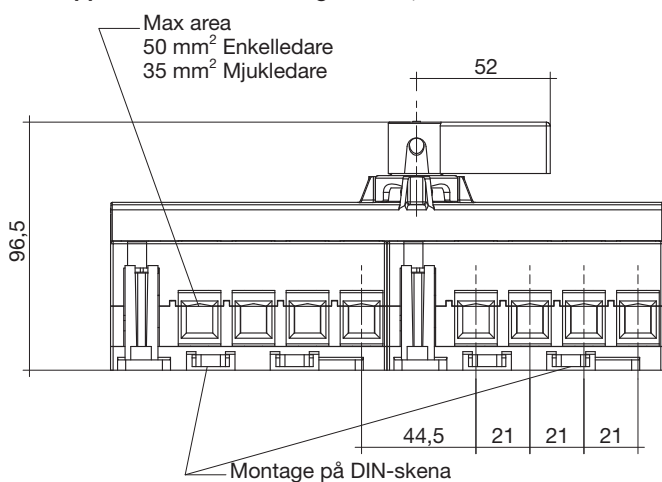

Omkopplare med vridhandtag HI403R, HI406R