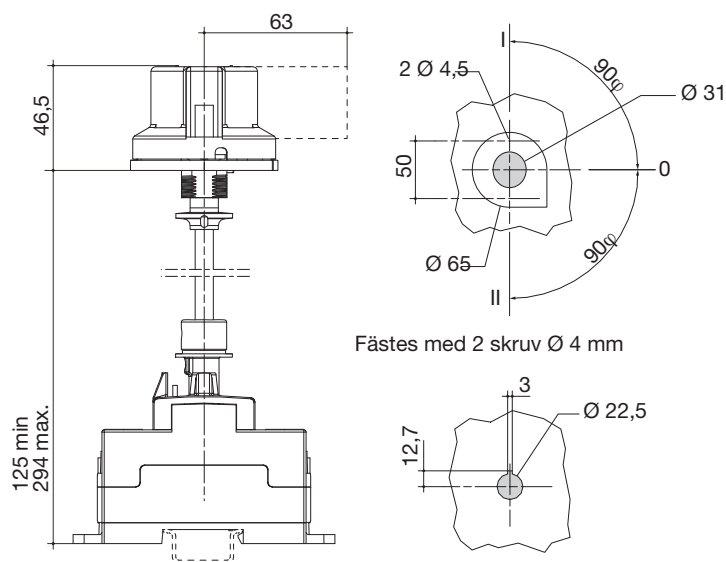

Mått: HIM

REF	(x) max
HIM 302	4
HIM 304	
HIM 306	
HIM 308	
HIM 402	2
HIM 404	
HIM 406	
HIM 408	

	A mm	A1 mm	A2 mm	B mm	AD mm	B1 mm	C mm	H mm	H1 mm	N mm	M mm	T mm	T1 mm	T2 mm	T3 mm
HIM 302/304	140	97,5	8,8	147	48,5	68	110	84	93,5	75	52,5	15	11,25	37,5	30
HIM 402/404	140	127,5		147		68				75		15	11,25	37,5	30
HIM 306/308	170	105		199		76				85		17,5	8,75	42,5	35
HIM 406/408	170	140		199		76				85		17,5	8,75	42,5	35

Omkopplare med vridhandtag HI403R, HI406R

Mått för dörrhandtagsmontering

Montage: