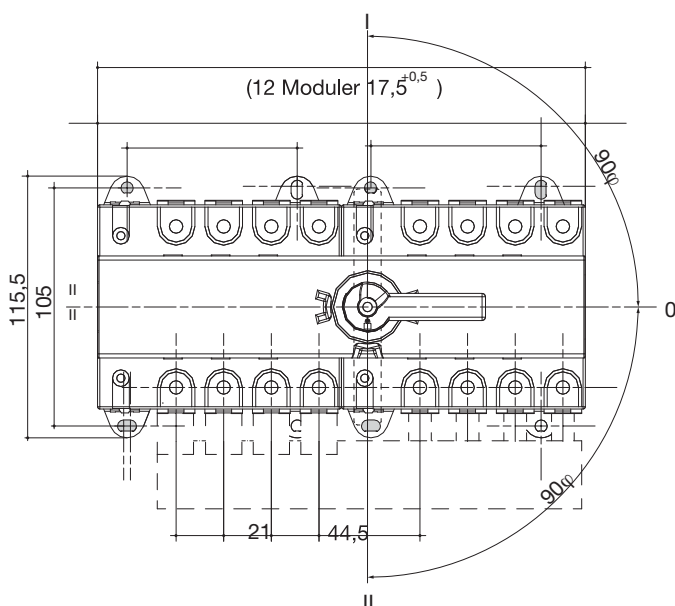

Omkopplare med vridhandtag HI403R, HI406R