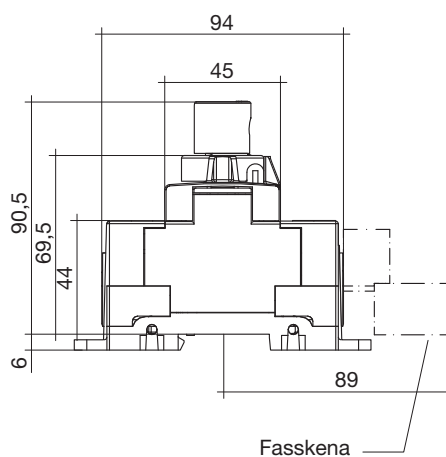

Omkopplare med vridhandtag HI403R, HI406R